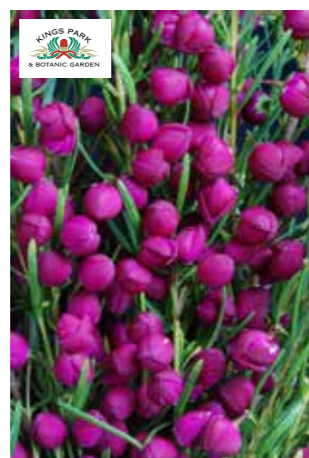

Ruby's Delight
Early flowering large megapetalum hybrid with stunning pink flowers

Sarah's Delight
Early flowering large megapetalum hybrid with stunning pink flowers

Strawberry Surprise
Late season mid pink colour flower displaying strong plant vigour

BORONIAS

Magenta Stars
Features masses of magenta colour star-shape flowers with slender aromatic leaves

Plum Bells
Features masses of plum colour bell-shape flowers with slender aromatic leaves

For enquiries, please contact
Helix Australia
 Mobile: +61 418 399 539
 Email: adrian@helixaustralia.com.au
www.helixaustralia.com.au