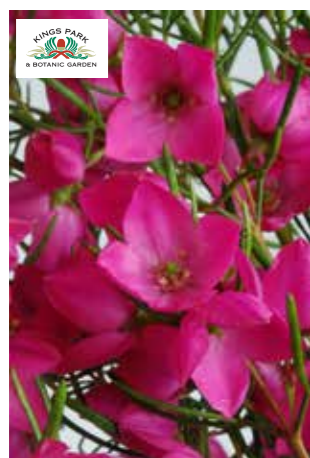

**Ruby's Delight**  
Early flowering large megapetalum hybrid with stunning pink flowers

**Sarah's Delight**  
Early flowering large megapetalum hybrid with stunning pink flowers

**Strawberry Surprise**  
Late season mid pink colour flower displaying strong plant vigour

**BORONIAS**

**Magenta Stars**  
Features masses of magenta colour star-shape flowers with slender aromatic leaves

**Plum Bells**  
Features masses of plum colour bell-shape flowers with slender aromatic leaves