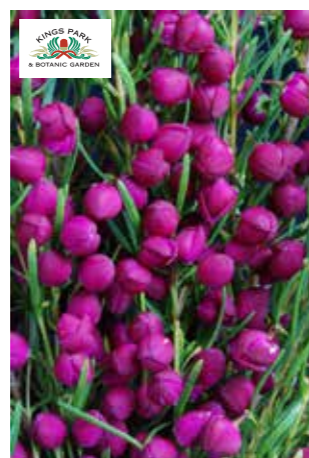

**Ruby's Delight**  
Early flowering large megapetalum hybrid with stunning pink flowers

**Sarah's Delight**  
Early flowering large megapetalum hybrid with stunning pink flowers

**Strawberry Surprise**  
Late season mid pink colour flower displaying strong plant vigour

**BORONIAS**

**Magenta Stars**  
Features masses of magenta colour star-shape flowers with slender aromatic leaves

**Plum Bells**  
Features masses of plum colour bell-shape flowers with slender aromatic leaves